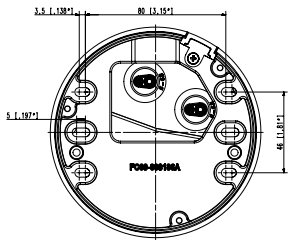

Appearance XNO-6020R/8020R/8030R/8040R
Unit : mm [inch]

Appearance XNO-6010R
Unit : mm [inch]