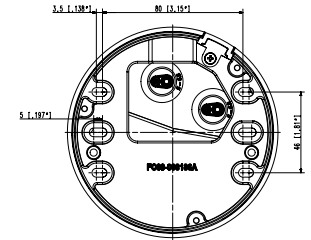

Appearance XNO-6020R/8020R/8030R/8040R
Unit : mm [inch]

Appearance XNO-6010R
Unit : mm [inch]