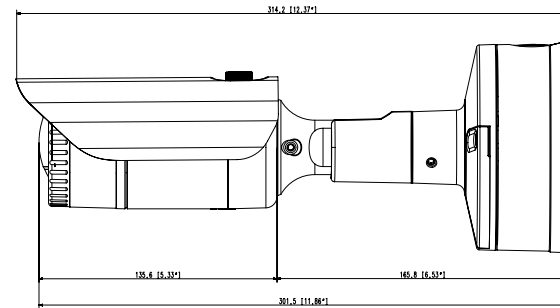

Appearance XNO-6020R/8020R/8030R/8040R
Unit : mm [inch]

Appearance XNO-6010R
Unit : mm [inch]