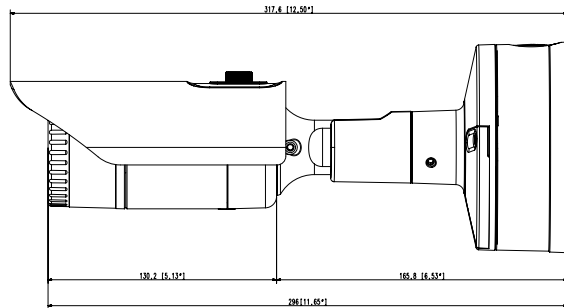

Appearance XNO-6020R/8020R/8030R/8040R
Unit : mm [inch]

Appearance XNO-6010R
Unit : mm [inch]