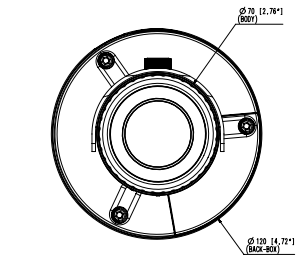

Appearance XNO-6020R/8020R/8030R/8040R
Unit : mm [inch]

Appearance XNO-6010R
Unit : mm [inch]