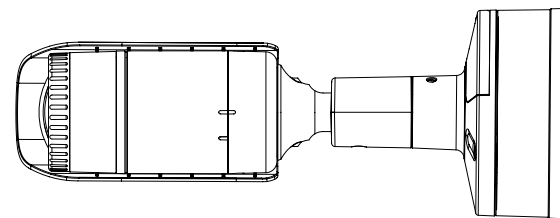

Appearance XNO-6010R
Unit : mm [inch]