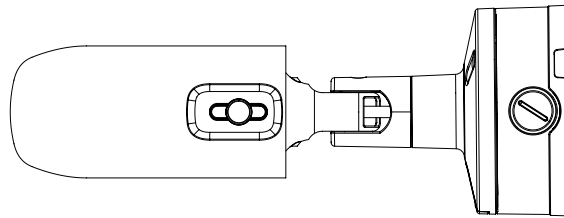

Appearance XNO-6020R/8020R/8030R/8040R
Unit : mm [inch]

Appearance XNO-6010R
Unit : mm [inch]