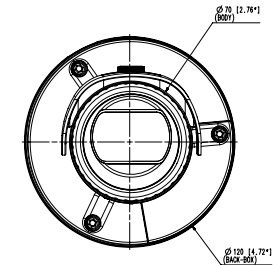

Appearance XNO-6020R/8020R/8030R/8040R
Unit : mm [inch]

Appearance XNO-6010R
Unit : mm [inch]