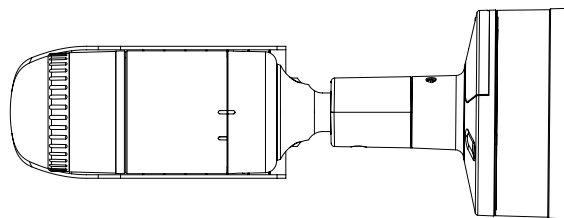

Appearance XNO-6020R/8020R/8030R/8040R
Unit : mm [inch]