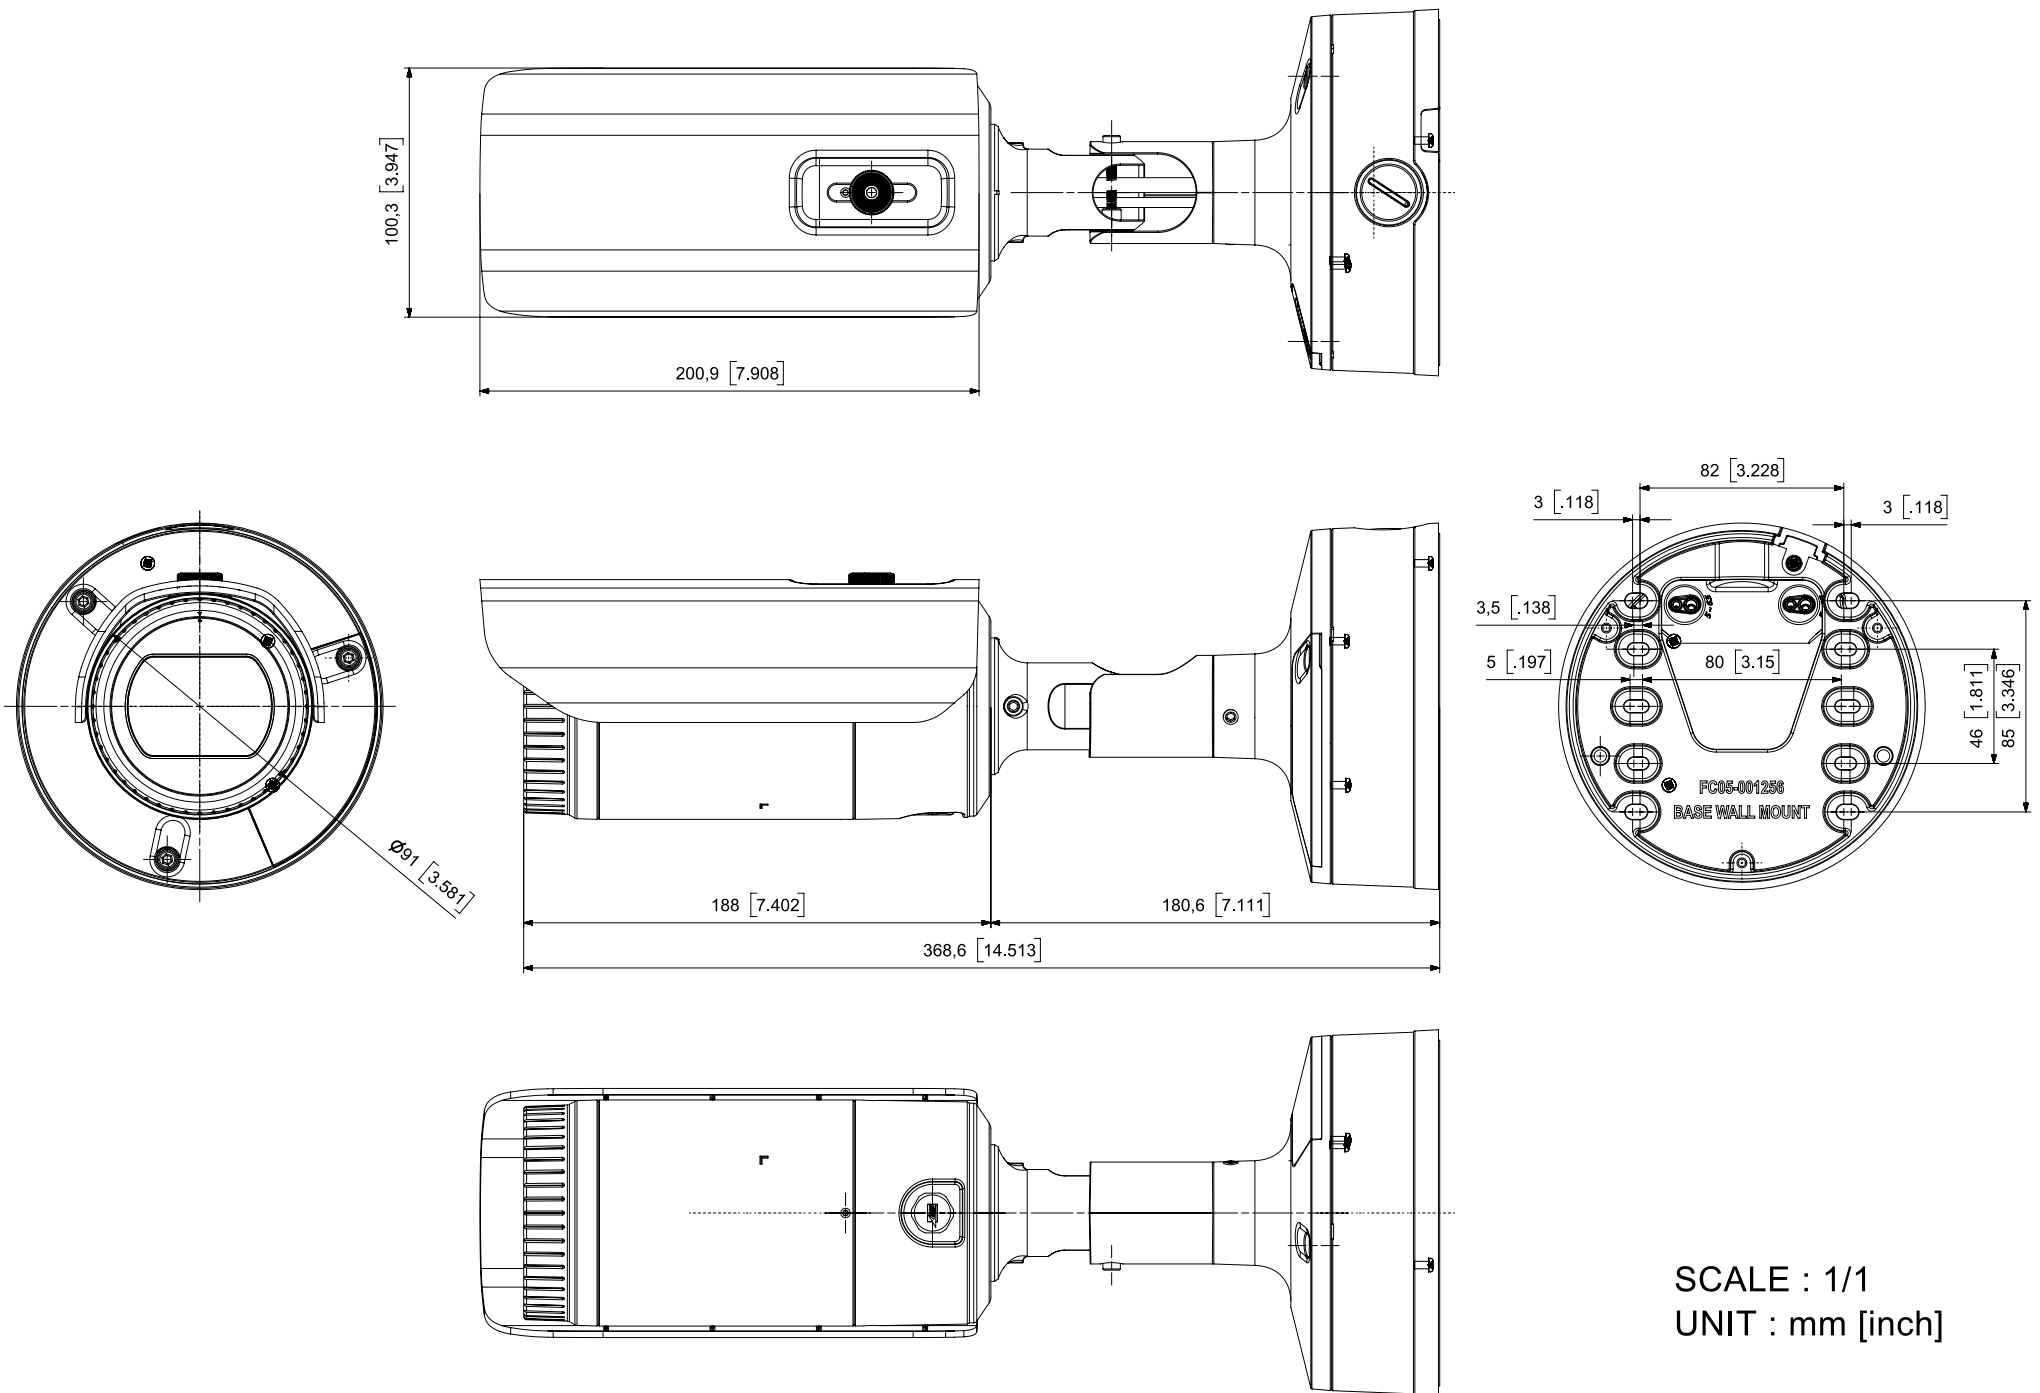

SCALE : 1/1
UNIT : mm [inch]