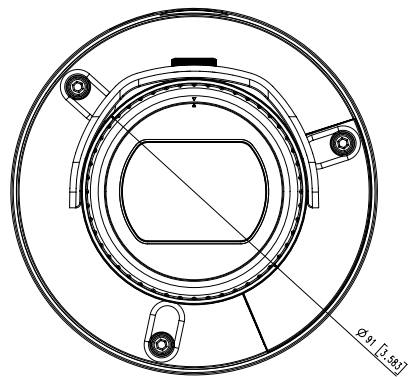

Compatible Accessories (Optional)

SBP-302PM

Video	
Imaging Device	1/2" 2MP CMOS
Resolution	1920x1080, 1280x1024, 1280x960, 1280x720, 1024x768, 800x600, 800x448, 720x576, 720x480, 640x480, 640x360, 320x240
Max. Framerate	H.265/H.264: Max. 60fps/50fps(60Hz/50Hz) MJPEG: Max. 30fps/25fps(60Hz/50Hz)
Min. Illumination	Color: 0.004Lux(F0.94, 1/30sec) BW: 0Lux(F0.94, 1/30sec)
Video Out	CVBS: 1.0 Vp-p / 75Ω composite, 720x480(N), 720x576(P) for installation USB: Micro USB Type B, 1280x720 for installation
Lens	
Focal Length (Zoom Ratio)	4.1~16.4mm(4x) motorized varifocal
Max. Aperture Ratio	F0.94(Wide)~F2.4(Tele)
Angular Field of View	H: 100.0°(Wide)~26.2°(Tele) / V: 54°(Wide)~14.8°(Tele) / D: 116.0°(Wide)~30.0°(Tele)
Min. Object Distance	0.7m(2.30ft)
Focus Control	Simple focus
Lens Type	DC auto iris
Operational	
Camera Title	Displayed up to 85 characters
Day & Night	Auto(ICR)
Backlight Compensation	BLC, HLC, WDR, SDDR
Wide Dynamic Range	150dB
Digital Noise Reduction	SSNR V
Digital Image Stabilization	Support
Defog	Support
Motion Detection	8ea, 8point polygonal zones
Privacy Masking	32ea, polygonal zones - Color: Grey/Green/Red/Blue/Black/White - Mosaic
Gain Control	Low / Middle / High
White Balance	ATW / AWC / Manual / Indoor / Outdoor
LDC	Support
Electronic Shutter Speed	Minimum / Maximum / Anti flicker (2~1/12,000sec)
Video Rotation	Flip, Mirror, Hallway view(90°/270°)
Analytics	Defocus detection, Directional detection, Fog detection, Face detection, Motion detection, Digital auto tracking, Appear/Disappear, Enter/Exit, Loitering, Tampering, Virtual line, Audio detection, Sound classification
Alarm I/O	Input 1ea / Output 1ea
Alarm Triggers	Analytics, Network disconnect, Alarm input

Power Consumption	PoE : Max 12.95W 12VDC : Max. 11.5W 24VAC : Max. 14.5W
-------------------	--

Mechanical

Color / Material	Dark gray / Aluminum
Product Dimensions / Weight	Ø91x388.6mm(3.85"x15.3"), 2.35kg(5.18 lb)

UNIT : mm [inch]
SCALE : 1/1