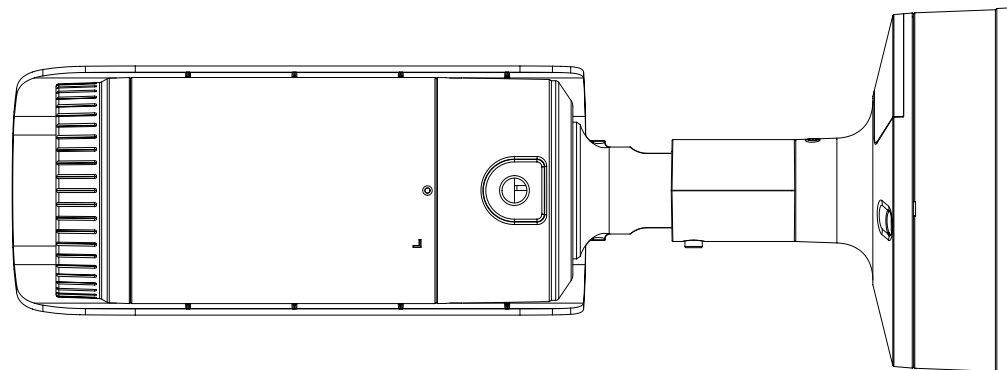

UNIT : mm [inch]
SCALE : 1/1