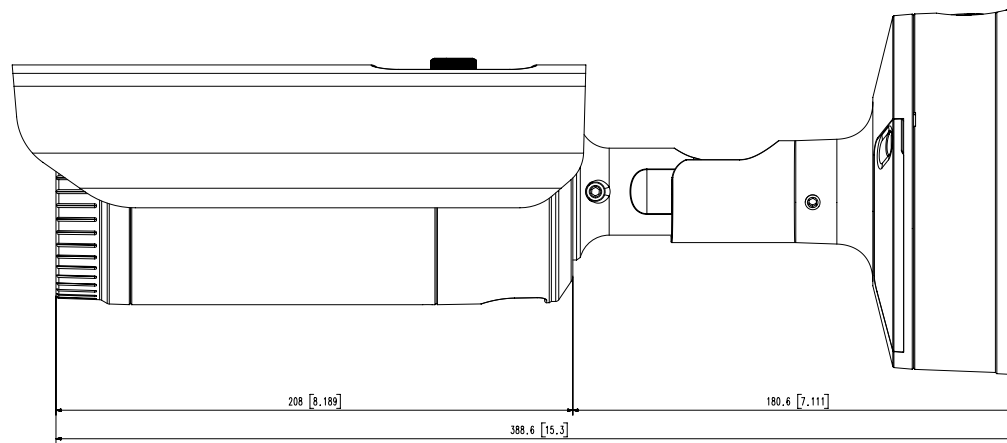

UNIT : mm [inch]
SCALE : 1/1