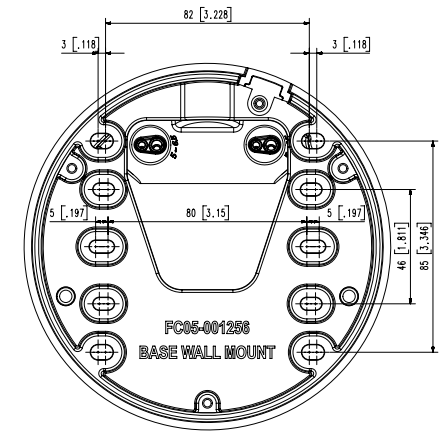

Compatible Accessories (Optional)

SBP-302PM

Video	
Imaging Device	1/2" 2MP CMOS
Resolution	1920x1080, 1280x1024, 1280x960, 1280x720, 1024x768, 800x600, 800x448, 720x576, 720x480, 640x480, 640x360, 320x240
Max. Framerate	H.265/H.264: Max. 60fps/50fps(60Hz/50Hz) MJPEG: Max. 30fps/25fps(60Hz/50Hz)
Min. Illumination	Color: 0.004Lux(F0.94, 1/30sec) BW: 0Lux(F0.94, 1/30sec)
Video Out	CVBS: 1.0 Vp-p / 75Ω composite, 720x480(N), 720x576(P) for installation USB: Micro USB Type B, 1280x720 for installation
Lens	
Focal Length (Zoom Ratio)	4.1~16.4mm(4x) motorized varifocal
Max. Aperture Ratio	F0.94(Wide)~F2.4(Tele)
Angular Field of View	H: 100.0°(Wide)~26.2°(Tele) / V: 54°(Wide)~14.8°(Tele) / D: 116.0°(Wide)~30.0°(Tele)
Min. Object Distance	0.7m(2.30ft)
Focus Control	Simple focus
Lens Type	DC auto iris
Operational	
Camera Title	Displayed up to 85 characters
Day & Night	Auto(ICR)
Backlight Compensation	BLC, HLC, WDR, SDDR
Wide Dynamic Range	150dB
Digital Noise Reduction	SSNR V
Digital Image Stabilization	Support
Defog	Support
Motion Detection	8ea, 8point polygonal zones
Privacy Masking	32ea, polygonal zones - Color: Grey/Green/Red/Blue/Black/White - Mosaic
Gain Control	Low / Middle / High
White Balance	ATW / AWC / Manual / Indoor / Outdoor
LDC	Support
Electronic Shutter Speed	Minimum / Maximum / Anti flicker (2~1/12,000sec)
Video Rotation	Flip, Mirror, Hallway view(90°/270°)
Analytics	Defocus detection, Directional detection, Fog detection, Face detection, Motion detection, Digital auto tracking, Appear/Disappear, Enter/Exit, Loitering, Tampering, Virtual line, Audio detection, Sound classification
Alarm I/O	Input 1ea / Output 1ea
Alarm Triggers	Analytics, Network disconnect, Alarm input

Power Consumption	PoE : Max 12.95W 12VDC : Max. 11.5W 24VAC : Max. 14.5W
-------------------	--

Mechanical

Color / Material	Dark gray / Aluminum
Product Dimensions / Weight	Ø91x388.6mm(3.85"x15.3"), 2.35kg(5.18 lb)

UNIT : mm [inch]
SCALE : 1/1