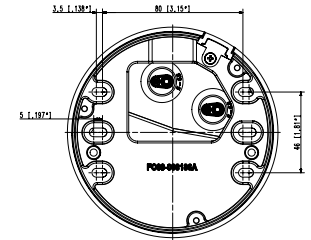

<b>Power Consumption</b>	PoE: Max 9.7W 12VDC: Max 8.8W
--------------------------	----------------------------------

**Mechanical**

<b>Color / Material</b>	Dark grey / Aluminum
<b>Product Dimensions / Weight</b>	Ø70x296mm(Ø2.76"x11.65"), 1220g(2.69 lb)

Appearance XNO-6020R/8020R/8030R/8040R  
Unit : mm [inch]

Appearance XNO-6010R  
Unit : mm [inch]