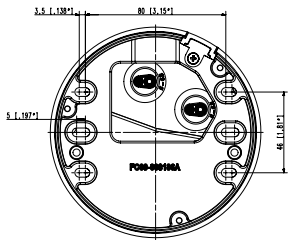

<b>Power Consumption</b>	PoE: Max 9.7W 12VDC: Max 8.8W
--------------------------	----------------------------------

**Mechanical**

<b>Color / Material</b>	Dark grey / Aluminum
<b>Product Dimensions / Weight</b>	Ø70x296mm(Ø2.76"x11.65"), 1220g(2.69 lb)

Appearance XNO-6020R/8020R/8030R/8040R  
Unit : mm [inch]

Appearance XNO-6010R  
Unit : mm [inch]