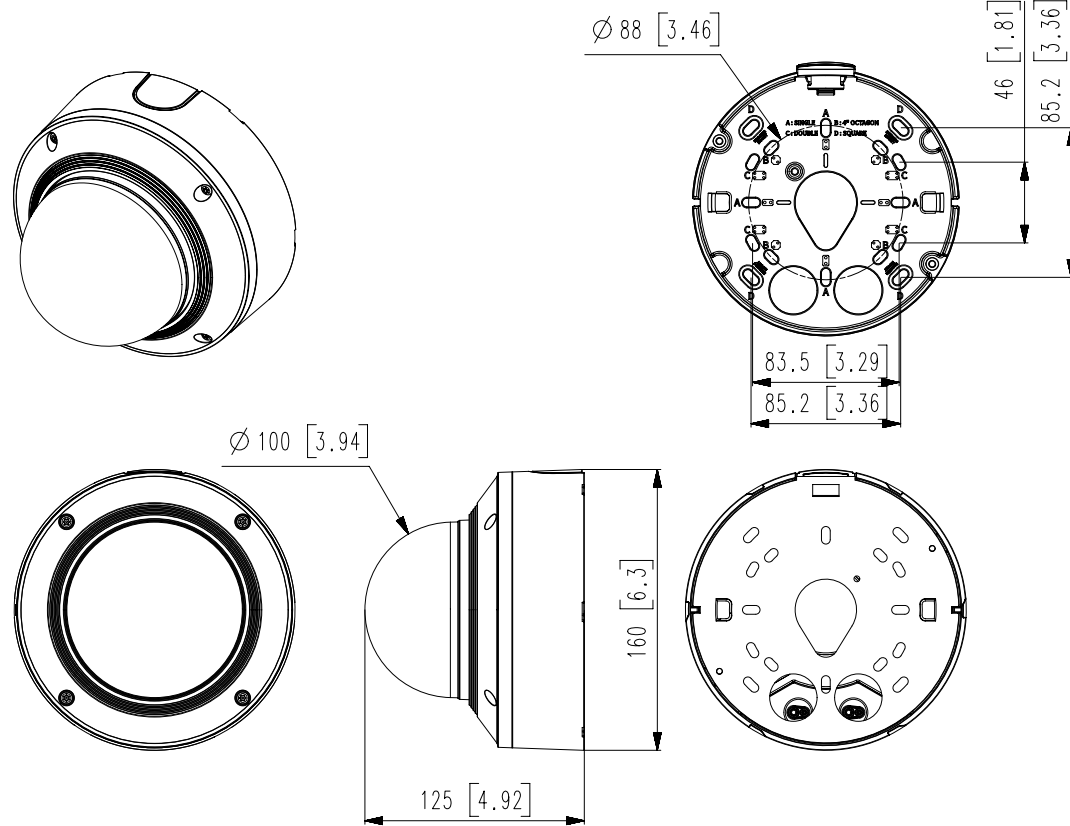

Mechanical	
-------------------	--

Color / Material	White / Aluminum Hard-coated dome bubble
RAL Code	RAL9003
Product Dimensions / Weight	Ø160x125mm(6.30x4.92"), 1600g(3.53 lb)
Compatible Conduit hole / Gangbox	1/2" (M20) single, double, 4" octagon, 4" square

DORI (EN62676-4 standard)	
----------------------------------	--

Detect (25PPM/ 8PPF)	Wide: 44.8m(147.02ft) / Tele: 151.3m(496.29ft)
Observe (63PPM/ 19PPF)	Wide: 17.9m(58.81ft) / Tele: 60.5m(198.52ft)
Recognize (125PPM/ 38PPF)	Wide: 9.0m(29.4ft) / Tele: 30.3m(99.26ft)
Identify (250PPM/ 76PPF)	Wide: 4.5m(14.7ft) / Tele: 15.1m(49.63ft)

16		
15	XND-9083RV	21.05.25
14	XND-8093RV	21.05.25
13	XND-8083RV	21.05.25
12	XND-6083RV	21.05.25
11	PND-A6081RV	21.02.08
10	XND-9082RV	19.12.18
9	XND-8082RV	19.12.18
8	XND-8081REV	19.12.18
7	XND-6081REV	19.12.18
6	PND-A9081R	19.09.27
5	XND-8081RV	19.09.27
4	XND-6081RV	19.09.27
3	XND-6081V	19.09.27
2	XND-8081VZ	19.09.27
1	XND-6081VZ	19.09.27
No.	MODEL NAME	DATE
Unit:mm[inch] SCALE:1/1		© Hanwha Techwin