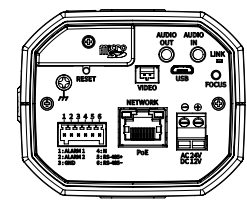

A2

3	파생 MODEL 2	
2	XNB-8002	'20.04.02
1	XNB-9002	'20.04.02
No.	MODEL NAME	DATE
Unit:mm[inch]		SCALE:4/5
Hanwha Techwin