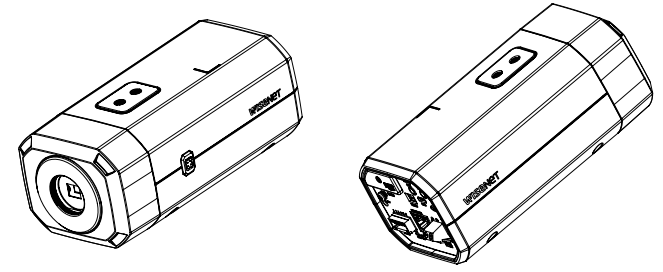

A2

3	파생 MODEL 2	
2	XNB-8002	'20.04.02
1	XNB-9002	'20.04.02
No.	MODEL NAME	DATE
Unit:mm[inch]		SCALE:4/5
Hanwha Techwin