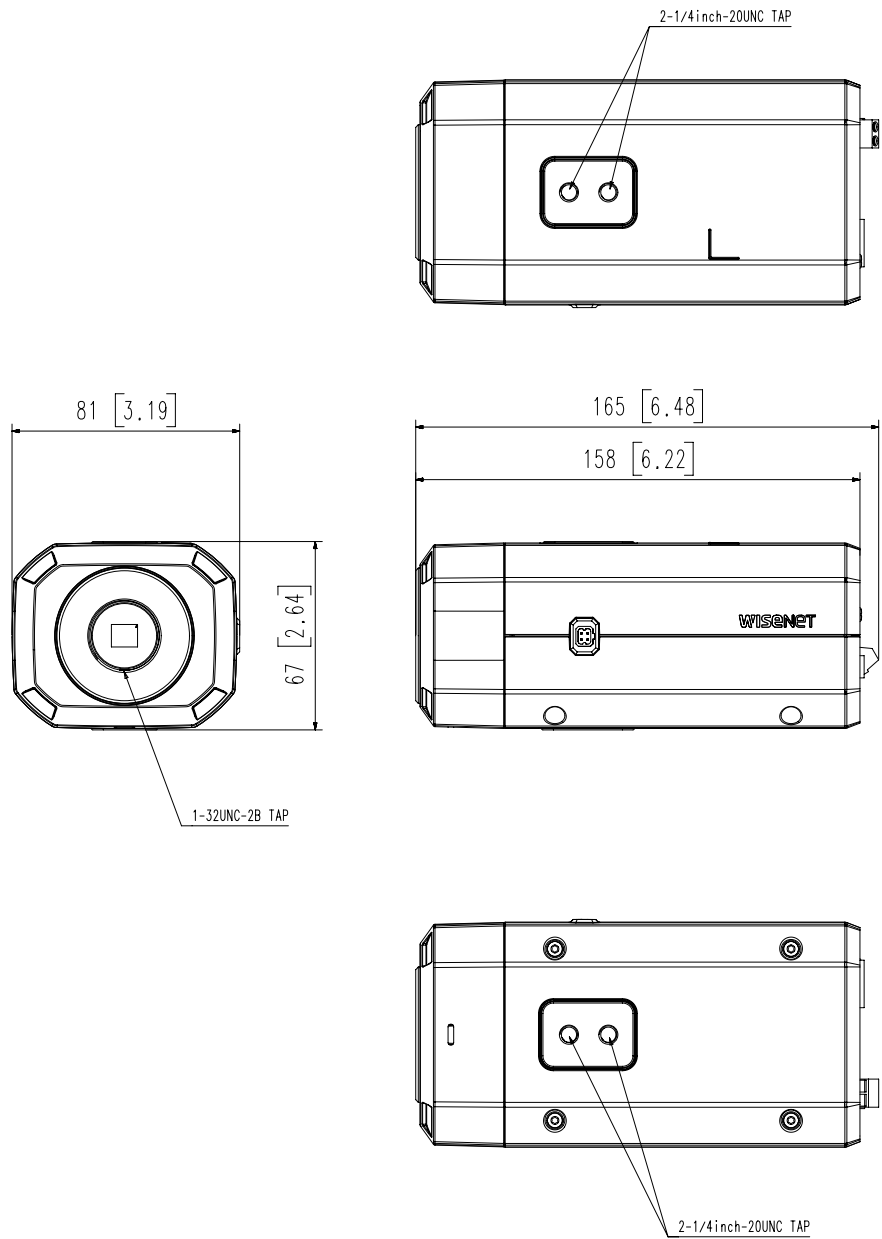

A2

3	파생 MODEL 2	
2	XNB-8002	'20.04.02
1	XNB-9002	'20.04.02
No.	MODEL NAME	DATE
Unit:mm[inch]		SCALE:4/5
Hanwha Techwin