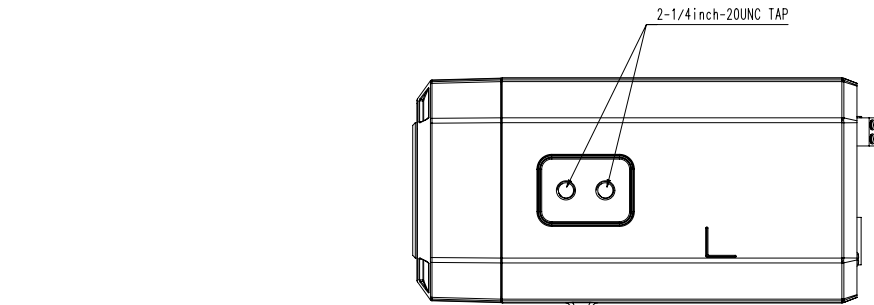

Mechanical

| | |
|-----------------------------|--|
| Color / Material | Black / Aluminum |
| Product Dimensions / Weight | 81(W)x67(H)x165(D)mm(3.19x2.64x6.48"), 880g(1.94 lb) |

- The latest product information / specification can be found at hanwha-security.com
- Design and specifications are subject to change without notice.
- Wisenet is the proprietary brand of Hanwha Techwin, formerly known as Samsung Techwin.