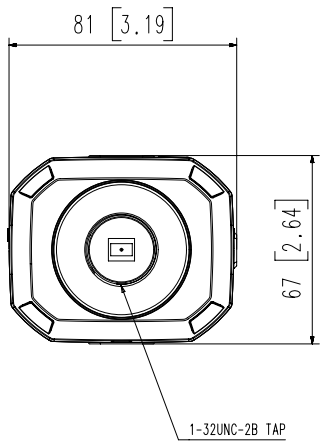

Mechanical

| | |
|-----------------------------|--|
| Color / Material | Black / Aluminum |
| Product Dimensions / Weight | 81(W)x67(H)x165(D)mm(3.19x2.64x6.48"), 880g(1.94 lb) |

- The latest product information / specification can be found at hanwha-security.com
- Design and specifications are subject to change without notice.
- Wisenet is the proprietary brand of Hanwha Techwin, formerly known as Samsung Techwin.

A2

© Hanwha Techwin Co.,Ltd. All rights reserved.

| | | |
|----------------|--------------------|-----------|
| 3 | | |
| 2 | | |
| 1 | XNB-9003/8003/6003 | '21.07.23 |
| No. | MODEL NAME | DATE |
| Unit:mm[inch] | | SCALE:4/5 |
| Hanwha Techwin | | |