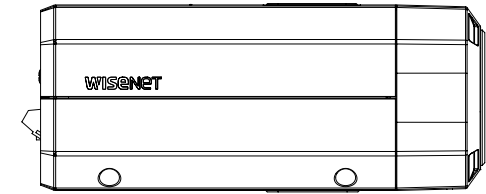

Mechanical

| | |
|-----------------------------|--|
| Color / Material | Black / Aluminum |
| Product Dimensions / Weight | 81(W)x67(H)x165(D)mm(3.19x2.64x6.48"), 880g(1.94 lb) |

- The latest product information / specification can be found at hanwha-security.com
- Design and specifications are subject to change without notice.
- Wisenet is the proprietary brand of Hanwha Techwin, formerly known as Samsung Techwin.