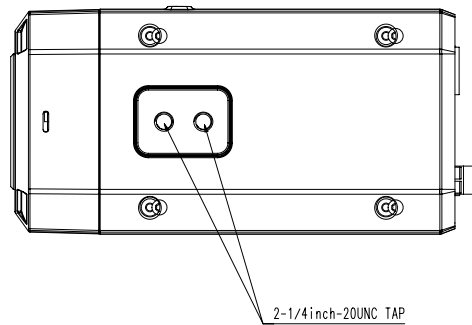

Mechanical

| | |
|-----------------------------|--|
| Color / Material | Black / Aluminum |
| Product Dimensions / Weight | 81(W)x67(H)x165(D)mm(3.19x2.64x6.48"), 880g(1.94 lb) |

- The latest product information / specification can be found at hanwha-security.com
- Design and specifications are subject to change without notice.
- Wisenet is the proprietary brand of Hanwha Techwin, formerly known as Samsung Techwin.