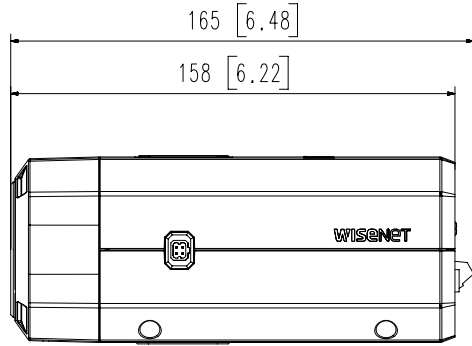

Mechanical

| | |
|-----------------------------|--|
| Color / Material | Black / Aluminum |
| Product Dimensions / Weight | 81(W)x67(H)x165(D)mm(3.19x2.64x6.48"), 880g(1.94 lb) |

- The latest product information / specification can be found at hanwha-security.com
- Design and specifications are subject to change without notice.
- Wisenet is the proprietary brand of Hanwha Techwin, formerly known as Samsung Techwin.