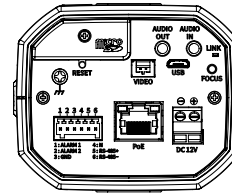

A2

© Hanwha Techwin Co.,Ltd. All rights reserved.

3		
2		
1	XNB-9003/8003/6003	'21.07.23
No.	MODEL NAME	DATE
Unit:mm[inch]		SCALE:4/5
Hanwha Techwin