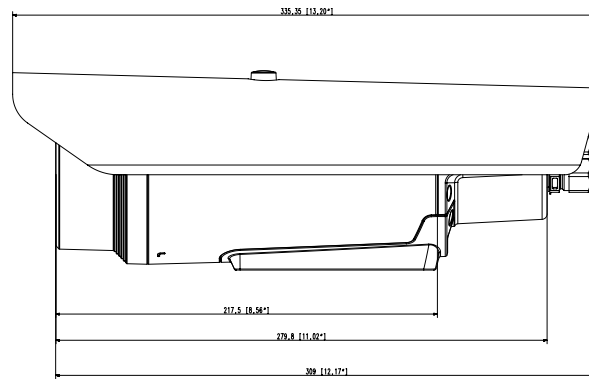

### Mechanical

<b>Color / Material</b>	White / Aluminum
<b>RAL Code</b>	RAL9003
<b>Product Dimensions / Weight</b>	Φ101.97x309mm(4.01x12.17") / 2452g(5.41lb)

- The latest product information / specification can be found at [hanwha-security.com](http://hanwha-security.com)
- Design and specifications are subject to change without notice.
- Wisenet is the proprietary brand of Hanwha Techwin, formerly known as Samsung Techwin.