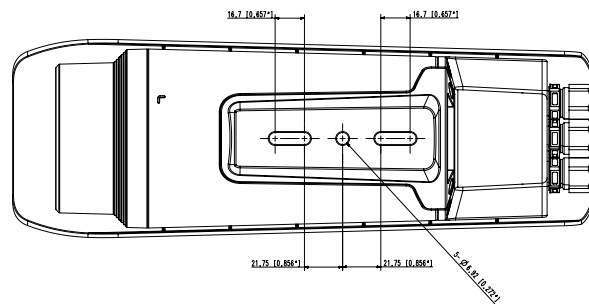

### Mechanical

<b>Color / Material</b>	White / Aluminum
<b>RAL Code</b>	RAL9003
<b>Product Dimensions / Weight</b>	Φ101.97x309mm(4.01x12.17") / 2452g(5.41lb)

- The latest product information / specification can be found at [hanwha-security.com](http://hanwha-security.com)
- Design and specifications are subject to change without notice.
- Wisenet is the proprietary brand of Hanwha Techwin, formerly known as Samsung Techwin.