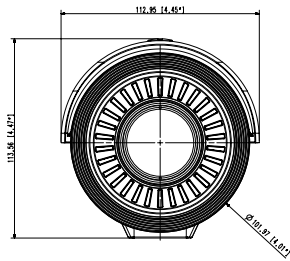

### Mechanical

<b>Color / Material</b>	White / Aluminum
<b>RAL Code</b>	RAL9003
<b>Product Dimensions / Weight</b>	Φ101.97x309mm(4.01x12.17") / 2452g(5.41lb)

- The latest product information / specification can be found at [hanwha-security.com](http://hanwha-security.com)
- Design and specifications are subject to change without notice.
- Wisenet is the proprietary brand of Hanwha Techwin, formerly known as Samsung Techwin.