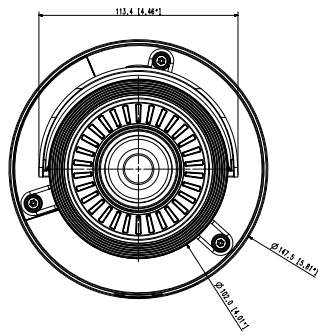

### Mechanical

<b>Color / Material</b>	White / Aluminum
<b>RAL Code</b>	RAL9003
<b>Product Dimensions / Weight</b>	Φ101.97x401.8mm (4.01x15.82") / 3,124g (6.89lb)

- The latest product information / specification can be found at [hanwha-security.com](http://hanwha-security.com)
- Design and specifications are subject to change without notice.
- Wisenet is the proprietary brand of Hanwha Techwin, formerly known as Samsung Techwin.