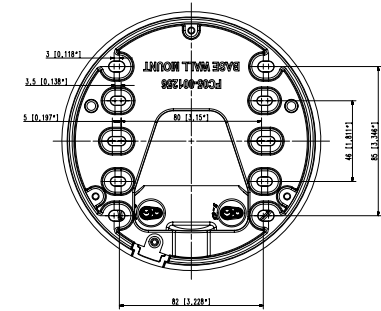

### General

<b>Web Viewer</b>	Supported OS: Windows 7, 8.1, 10, Mac OS X 10.10, 10.11, 10.12 Recommended Browser: Google Chrome Supported Browser: MS Explorer11, MS Edge, Mozilla Firefox(Window 64bit only), Apple Safari(Mac OS X only)
<b>Edge Storage</b>	Micro SD/SDHC/SDXC 1slot 256GB
<b>Memory</b>	1024MB RAM, 256MB Flash

### Mechanical

<b>Color / Material</b>	White / Aluminum
<b>RAL Code</b>	RAL9003
<b>Product Dimensions / Weight</b>	Φ101.97x401.8mm (4.01x15.82") / 3,124g (6.89lb)

- The latest product information / specification can be found at [hanwha-security.com](http://hanwha-security.com)
- Design and specifications are subject to change without notice.
- Wisenet is the proprietary brand of Hanwha Techwin, formerly known as Samsung Techwin.

Apperance TNO-4030TR  
 Unit : mm [inch]