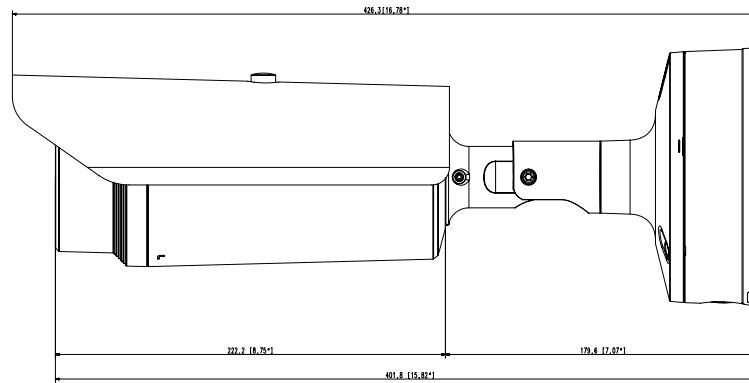

### Mechanical

<b>Color / Material</b>	White / Aluminum
<b>RAL Code</b>	RAL9003
<b>Product Dimensions / Weight</b>	Φ101.97x401.8mm (4.01x15.82") / 3,124g (6.89lb)

- The latest product information / specification can be found at [hanwha-security.com](http://hanwha-security.com)
- Design and specifications are subject to change without notice.
- Wisenet is the proprietary brand of Hanwha Techwin, formerly known as Samsung Techwin.