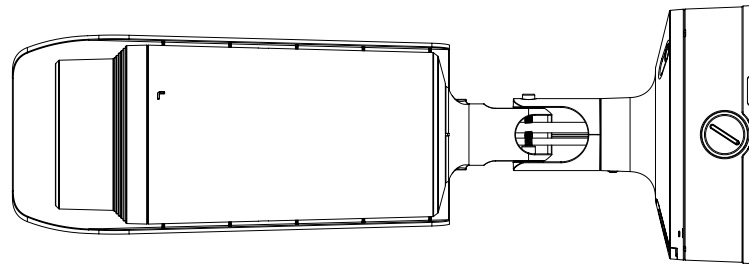

### Mechanical

<b>Color / Material</b>	White / Aluminum
<b>RAL Code</b>	RAL9003
<b>Product Dimensions / Weight</b>	Φ101.97x401.8mm (4.01x15.82") / 3,124g (6.89lb)

- The latest product information / specification can be found at [hanwha-security.com](http://hanwha-security.com)
- Design and specifications are subject to change without notice.
- Wisenet is the proprietary brand of Hanwha Techwin, formerly known as Samsung Techwin.