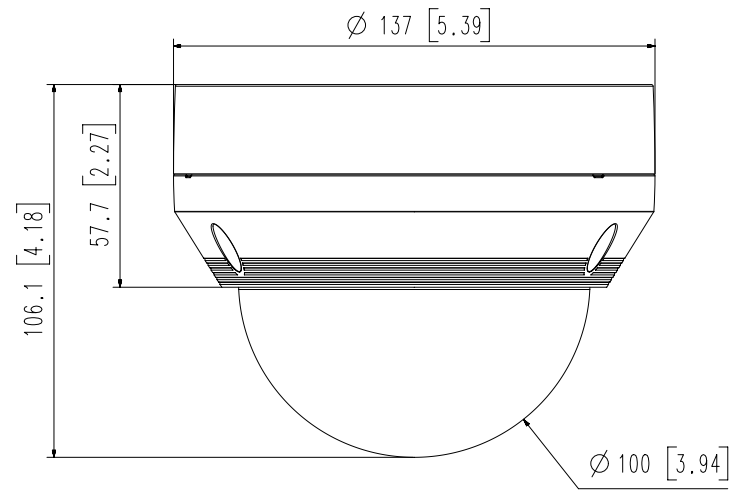

3	QNV-6084R/7082R	'21.06.03
2	QNV-8081R	'20.10.20
1	QNV-6072R/6073R/6082R/6083R QNV-8080R	'19.10.23
No.	MODEL NAME	DATE
Unit:mm[inch] SCALE:1/1		Hanwha Techwin

A2

© Hanwha Techwin Co.,Ltd. All rights reserved.