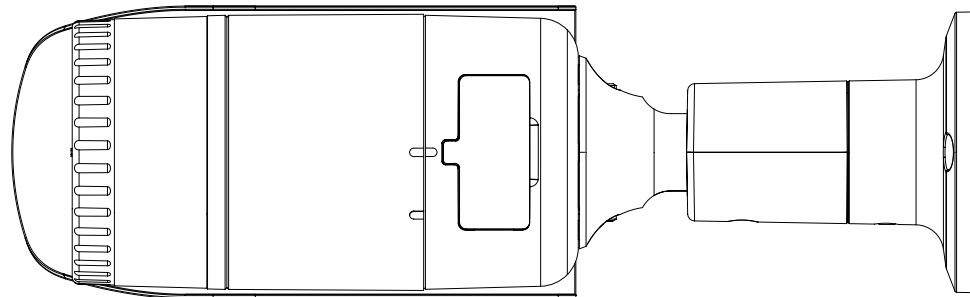

4	QNO-7082R/QNO-6084R	'20.05.31
3	QNO-6083R	'19.04.19
2	QNO-6082R	'19.04.19
1	HCO-6080R	'17.08.04
No.	MODEL NAME	DATE

Unit:mm[inch] SCALE:1/1 Hanwha Techwin