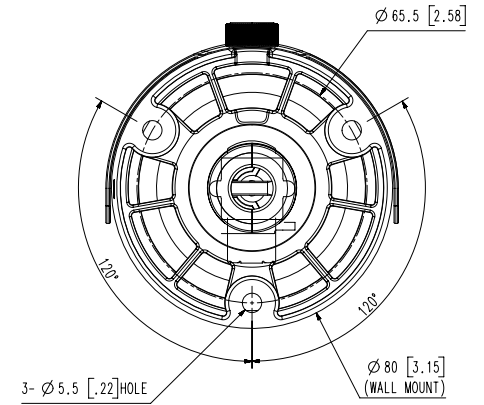

Audio Compression	G.711 u-law / G.726 Selectable G.726(ADPCM) 8KHz, G.711 8KHz, G.726 16Kbps, 24Kbps, 32Kbps, 40Kbps
Smart Codec	Manual (5ea area), WiseStream II
Bitrate Control	H.264/H.265 : CBR or VBR MJPEG : VBR
Streaming	Unicast (6 users) / Multicast Multiple streaming (Up to 3 profiles)
Protocol	IPv4, IPv6, TCP/IP, UDP/IP, RTP(UDP), RTP(TCP), RTCP, RTSP, NTP, HTTP, HTTPS, SSL/TLS, DHCP, PPPoE, FTP, SMTP, ICMP, IGMP, SNMPv1/v2c/v3(MIB-2), ARP, DNS, DDNS, QoS, PIM-SM, UPnP, Bonjour, LLDP
Security	HTTPS(SSL) Login Authentication Digest Login Authentication IP Address Filtering User access Log 802.1X Authentication
Application Programming Interface	ONVIF Profile S/G/T, SUNAPI (HTTP API)
General	
Webpage Language	English, Korean, Chinese, French, Italian, Spanish, German, Japanese, Russian, Portuguese, Czech, Polish, Turkish, Dutch, Hungarian, Greek
Edge Storage	Micro SD/SDHC/SDXC 1slot 128GB
Memory	512MB RAM, 256MB Flash
Environmental & Electrical	
Operating Temperature / Humidity	-40°C~+55°C (-40°F~+131°F) / Less than 95% RH * Start up should be done at -30°C or above
Storage Temperature / Humidity	-40°C~+60°C (-40°F~+140°F) / Less than 95% RH
Certification	IP66, IK10
Input Voltage	PoE(IEEE802.3af, Class3), 12VDC
Power Consumption	PoE: Max 11.4W, typical 8W 12VDC: Max 9.6W, typical 7W
Mechanical	
Color / Material	Dark grey / Aluminum
Product Dimensions / Weight	Ø78.0 x 259.8mm (Ø3.07 x 10.23"), 900g (1.984 lb)
Compatible Conduit hole / Gangbox	3/4"(M25) Single, Double, 4"Octagon
DORI (EN62676-4 standard)	
Detect (25PPM/ 8PPF)	Wide: 27m(89.86ft) / Tele: 129m(422.61ft)
Observe (63PPM/ 19PPF)	Wide: 11m(35.95ft) / Tele: 52m(169.04ft)
Recognize (125PPM/ 38PPF)	Wide: 6m(17.97ft) / Tele: 26m(84.52ft)
Identify (250PPM/ 76PPF)	Wide: 3m(8.99ft) / Tele: 13m(42.26ft)

4	QNO-7082R/QNO-6084R	'20.05.31
3	QNO-6083R	'19.04.19
2	QNO-6082R	'19.04.19
1	HCO-6080R	'17.08.04
No.	MODEL NAME	DATE

Unit:mm[inch] SCALE:1/1 Hanwha Techwin

A2

© Hanwha Techwin Co.,Ltd. All rights reserved.