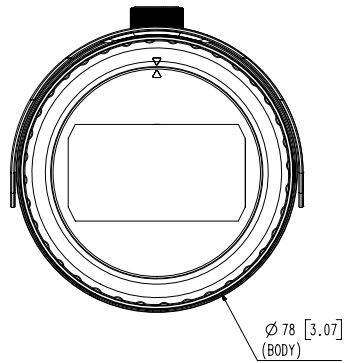

Audio Compression	G.711 u-law / G.726 Selectable G.726(ADPCM) 8KHz, G.711 8KHz, G.726 16Kbps, 24Kbps, 32Kbps, 40Kbps
Smart Codec	Manual (5ea area), WiseStream II
Bitrate Control	H.264/H.265 : CBR or VBR MJPEG : VBR
Streaming	Unicast (6 users) / Multicast Multiple streaming (Up to 3 profiles)
Protocol	IPv4, IPv6, TCP/IP, UDP/IP, RTP(UDP), RTP(TCP), RTCP, RTSP, NTP, HTTP, HTTPS, SSL/TLS, DHCP, PPPoE, FTP, SMTP, ICMP, IGMP, SNMPv1/v2c/v3(MIB-2), ARP, DNS, DDNS, QoS, PIM-SM, UPnP, Bonjour, LLDP
Security	HTTPS(SSL) Login Authentication Digest Login Authentication IP Address Filtering User access Log 802.1X Authentication
Application Programming Interface	ONVIF Profile S/G/T, SUNAPI (HTTP API)
General	
Webpage Language	English, Korean, Chinese, French, Italian, Spanish, German, Japanese, Russian, Portuguese, Czech, Polish, Turkish, Dutch, Hungarian, Greek
Edge Storage	Micro SD/SDHC/SDXC 1slot 128GB
Memory	512MB RAM, 256MB Flash
Environmental & Electrical	
Operating Temperature / Humidity	-40°C~+55°C (-40°F~+131°F) / Less than 95% RH * Start up should be done at -30°C or above
Storage Temperature / Humidity	-40°C~+60°C (-40°F~+140°F) / Less than 95% RH
Certification	IP66, IK10
Input Voltage	PoE(IEEE802.3af, Class3), 12VDC
Power Consumption	PoE: Max 11.4W, typical 8W 12VDC: Max 9.6W, typical 7W
Mechanical	
Color / Material	Dark grey / Aluminum
Product Dimensions / Weight	Ø78.0 x 259.8mm (Ø3.07 x 10.23"), 900g (1.984 lb)
Compatible Conduit hole / Gangbox	3/4"(M25) Single, Double, 4"Octagon
DORI (EN62676-4 standard)	
Detect (25PPM/ 8PPF)	Wide: 27m(89.86ft) / Tele: 129m(422.61ft)
Observe (63PPM/ 19PPF)	Wide: 11m(35.95ft) / Tele: 52m(169.04ft)
Recognize (125PPM/ 38PPF)	Wide: 6m(17.97ft) / Tele: 26m(84.52ft)
Identify (250PPM/ 76PPF)	Wide: 3m(8.99ft) / Tele: 13m(42.26ft)

4	QNO-7082R/QNO-6084R	'20.05.31
3	QNO-6083R	'19.04.19
2	QNO-6082R	'19.04.19
1	HCO-6080R	'17.08.04
No.	MODEL NAME	DATE

Unit:mm[inch] SCALE:1/1 Hanwha Techwin

A2

© Hanwha Techwin Co.,Ltd. All rights reserved.