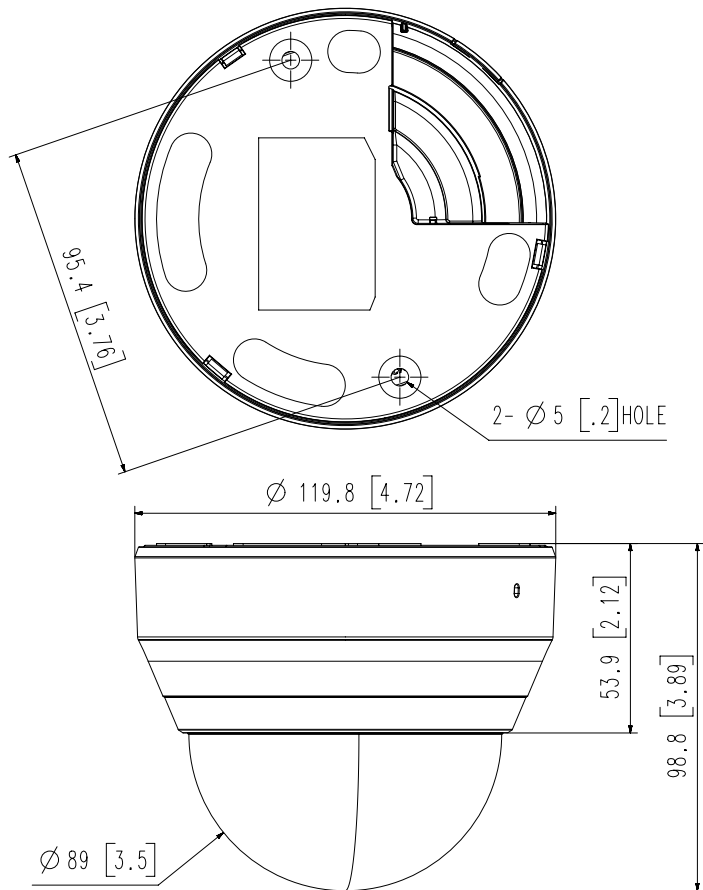

5	QND-7082R	'21.06.03
4	LND-6072R	'19.10.22
3	QND-6072R/6073R/6082R/6083R	'19.10.22
2	LND-6070R/6071R	'19.10.22
1	QND-6070R/6071R/7080R/7081R	'19.10.22
No.	MODEL NAME	DATE
Unit:mm[inch] SCALE:1/1		Hanwha Techwin

© Hanwha Techwin Co.,Ltd. All rights reserved.

A2