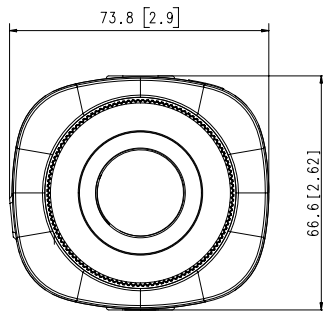

### General

<b>Webpage Language</b>	English, Korean, Chinese, French, Italian, Spanish, German, Japanese, Russian, Swedish, Portuguese, Czech, Polish, Turkish, Dutch
<b>Edge Storage</b>	Micro SD/SDHC/SDXC 1slot 128GB
<b>Memory</b>	1024MB RAM, 256MB Flash

### Mechanical

<b>Color / Material</b>	Black, Ivory / Plastic
<b>Product Dimensions / Weight</b>	73.8(W)x66.6(H)x136.2(D)mm(2.9x2.6x5.4"), 320g(0.71 lb)

- The latest product information / specification can be found at [hanwha-security.com](http://hanwha-security.com)
- Design and specifications are subject to change without notice.
- Wisenet is the proprietary brand of Hanwha Techwin, formerly known as Samsung Techwin.

3	-	-
2	QNB-8002	'19.12.23
1	QNB-6002	'19.12.23
No.	MODEL NAME	DATE
Unit:mm[inch]		SCALE:1/1
Hanwha Techwin		

© Hanwha Techwin Co.,Ltd. All rights reserved.

A2