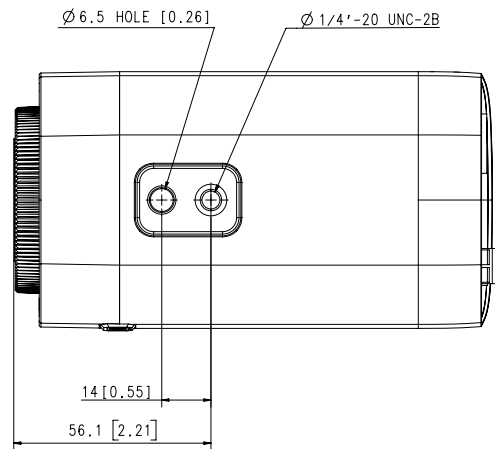

### General

<b>Webpage Language</b>	English, Korean, Chinese, French, Italian, Spanish, German, Japanese, Russian, Swedish, Portuguese, Czech, Polish, Turkish, Dutch
<b>Edge Storage</b>	Micro SD/SDHC/SDXC 1slot 128GB
<b>Memory</b>	1024MB RAM, 256MB Flash

### Mechanical

<b>Color / Material</b>	Black, Ivory / Plastic
<b>Product Dimensions / Weight</b>	73.8(W)x66.6(H)x136.2(D)mm(2.9x2.6x5.4"), 320g(0.71 lb)

- The latest product information / specification can be found at [hanwha-security.com](http://hanwha-security.com)
- Design and specifications are subject to change without notice.
- Wisenet is the proprietary brand of Hanwha Techwin, formerly known as Samsung Techwin.