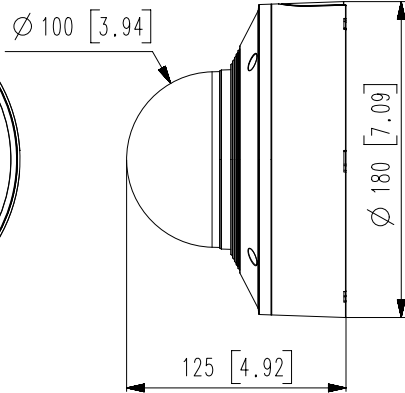

No.	MODEL NAME	DATE
13		
12	PNV-A9081ROP	20.12.30
11	PNV-A9081RLP	20.12.30
10	XNV-9082R	19.12.18
9	XNV-8082R	19.12.18
8	XNV-8081RE	19.12.18
7	XNV-6081RE	19.12.18
6	PNV-A9081R	19.09.27
5	XNV-8081R	19.09.27
4	XNV-6081R	19.09.27
3	XNV-6081	19.09.27
2	XNV-8081Z	19.09.27
1	XNV-6081Z	19.09.27

Unit:mm[inch] SCALE:1/1 © Hanwha Techwin