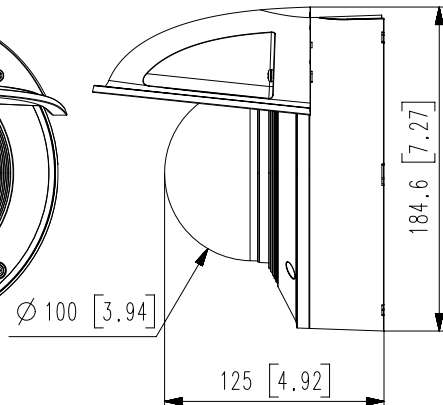

No.	MODEL NAME	DATE
13		
12	PNV-A9081ROP	20.12.30
11	PNV-A9081RLP	20.12.30
10	XNV-9082R	19.12.18
9	XNV-8082R	19.12.18
8	XNV-8081RE	19.12.18
7	XNV-6081RE	19.12.18
6	PNV-A9081R	19.09.27
5	XNV-8081R	19.09.27
4	XNV-6081R	19.09.27
3	XNV-6081	19.09.27
2	XNV-8081Z	19.09.27
1	XNV-6081Z	19.09.27

Unit:mm[inch] SCALE:1/1 © Hanwha Techwin