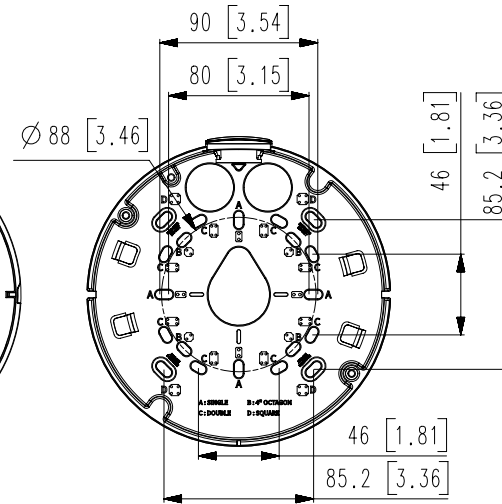

No.	MODEL NAME	DATE
13		
12	PNV-A9081ROP	20.12.30
11	PNV-A9081RLP	20.12.30
10	XNV-9082R	19.12.18
9	XNV-8082R	19.12.18
8	XNV-8081RE	19.12.18
7	XNV-6081RE	19.12.18
6	PNV-A9081R	19.09.27
5	XNV-8081R	19.09.27
4	XNV-6081R	19.09.27
3	XNV-6081	19.09.27
2	XNV-8081Z	19.09.27
1	XNV-6081Z	19.09.27

Unit:mm[inch] SCALE:1/1 © Hanwha Techwin