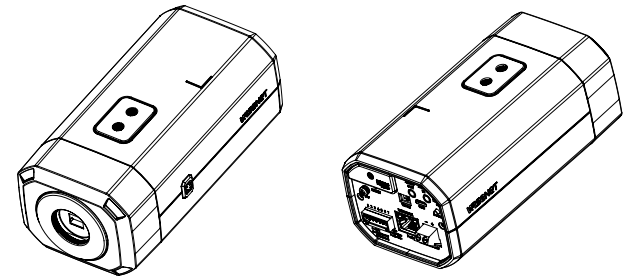

No.	MODEL NAME	DATE
3	PNB-A6001	'21.03.08
2	PNB-A8001	'19.09.24
1	PNB-A9001	'19.09.24
(파생모델)		
Unit:mm[inch] SCALE:4/5 Hanwha Techwin		

© Hanwha Techwin Co.,Ltd. All rights reserved.

A2