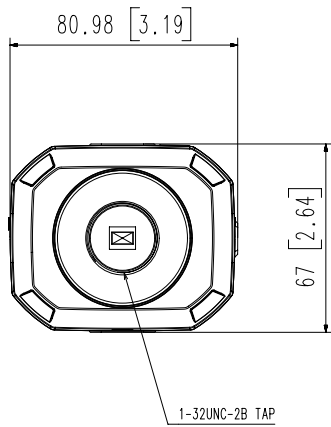

No.	MODEL NAME	DATE
3	PNB-A6001	'21.03.08
2	PNB-A8001	'19.09.24
1	PNB-A9001	'19.09.24
(파생모델)		
Unit:mm[inch] SCALE:4/5 Hanwha Techwin		

© Hanwha Techwin Co.,Ltd. All rights reserved.

A2