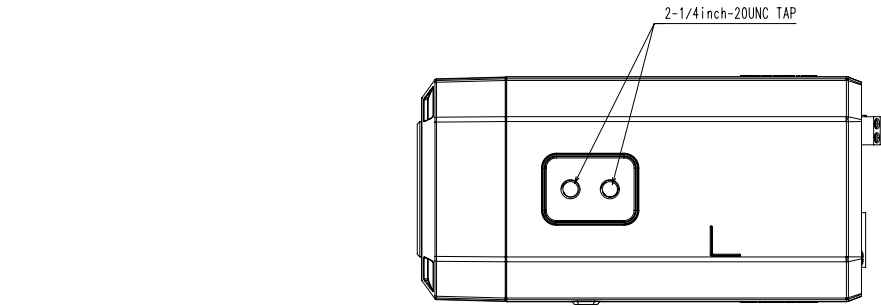

No.	MODEL NAME	DATE
3	PNB-A6001	'21.03.08
2	PNB-A8001	'19.09.24
1	PNB-A9001	'19.09.24
(파생모델)		
Unit:mm[inch] SCALE:4/5 Hanwha Techwin		

© Hanwha Techwin Co.,Ltd. All rights reserved.

A2