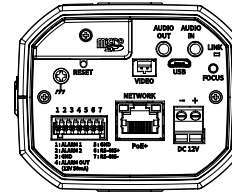

No.	MODEL NAME	DATE
3	PNB-A6001	'21.03.08
2	PNB-A8001	'19.09.24
1	PNB-A9001	'19.09.24
(파생모델)		
Unit:mm[inch] SCALE:4/5 Hanwha Techwin		

© Hanwha Techwin Co.,Ltd. All rights reserved.

A2