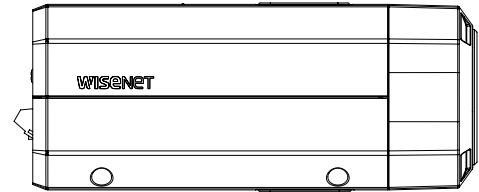

No.	MODEL NAME	DATE
3	PNB-A6001	'21.03.08
2	PNB-A8001	'19.09.24
1	PNB-A9001	'19.09.24
(파생모델)		
Unit:mm[inch] SCALE:4/5 Hanwha Techwin		

© Hanwha Techwin Co.,Ltd. All rights reserved.

A2