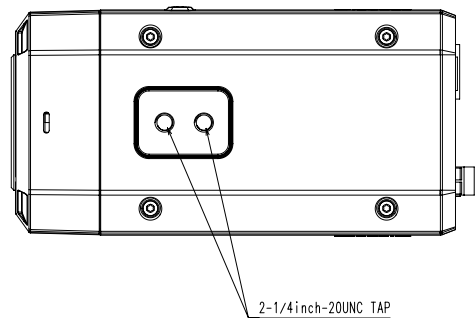

No.	MODEL NAME	DATE
3	PNB-A6001	'21.03.08
2	PNB-A8001	'19.09.24
1	PNB-A9001	'19.09.24
(파생모델)		
Unit:mm[inch] SCALE:4/5 Hanwha Techwin		

© Hanwha Techwin Co.,Ltd. All rights reserved.

A2