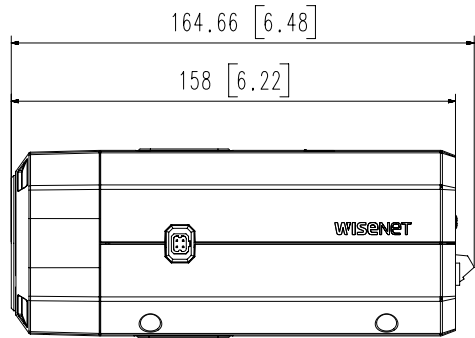

No.	MODEL NAME	DATE
3	PNB-A6001	'21.03.08
2	PNB-A8001	'19.09.24
1	PNB-A9001	'19.09.24
(파생모델)		
Unit:mm[inch] SCALE:4/5 Hanwha Techwin		

© Hanwha Techwin Co.,Ltd. All rights reserved.

A2