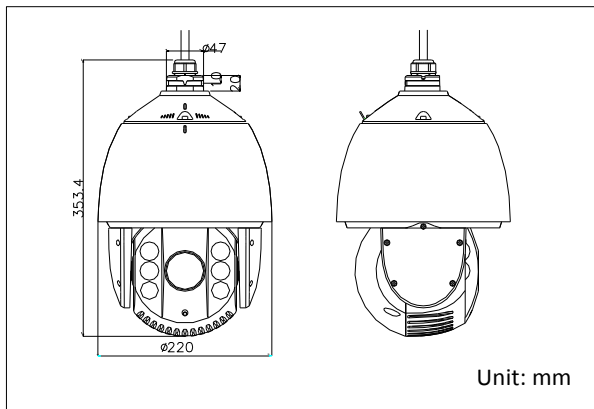

## Specifications

<b>Model</b>	<b>DS-2DE7230IW-AE</b>
<b>Camera Module</b>	
Image Sensor	1/2.8" Progressive Scan CMOS
Min. Illumination	F1.6, AGC On: Color: 0.05 lux, B/W : 0.01lux, 0 lux with IR
Max. Image Resolution	1920 x 1080
Focal Length	4.3-129.0mm, 30x
Digital Zoom	16X
Zoom Speed	Approx.3s(Optical Wide~Tele)
Angle of View	65.5-2.11degree (Wide~Tele)
Min. Working Distance	10~1,000mm(Wide~Tele)
Aperture Range	F1.6-F5.0
Focus Mode	Auto / Semiautomatic / Manual
DWDR	Support
Shutter Time	1-1/10,000s
AGC	Auto / Manual
White Balance	Auto / Manual /ATW/Indoor/Outdoor/Daylight lamp/Sodium lamp
Day & Night	IR Cut Filter
Privacy Mask	8 privacy masks programmable
Enhancement	3D DNR, Defog, HLC/BLC
<b>Pan and Tilt</b>	
Range	Pan:360° endless; Tilt: -15°~90°(Auto Flip)
Speed	Pan Manual Speed: 0.1°~160°/s, Pan Preset Speed: 240°/s Tilt Manual Speed: 0.1°~120°/s, Tilt Preset Speed: 200°/s
Number of Preset	300
Patrol	8 patrols, up to 32 presets per patrol
Park Action	Preset / Patrol / Pattern / Pan scan / Tilt scan / Random scan / Frame scan / Panorama scan
Scheduled Task	Auto scan / Frame scan / Random scan / Patrol / Pattern / Preset / Panorama scan / Tilt scan / Dome reboot / Dome adjust / Aux output
<b>Features</b>	
Detection	Intrusion detection, Line crossing detection, Audio exception detection, Motion detection
ROI encoding	Support
<b>Infrared</b>	
IR Distance	Up to 150m
IR Intensity	Automatically adjusted, depending on the zoom ratio

## Dimensions

Unit: mm