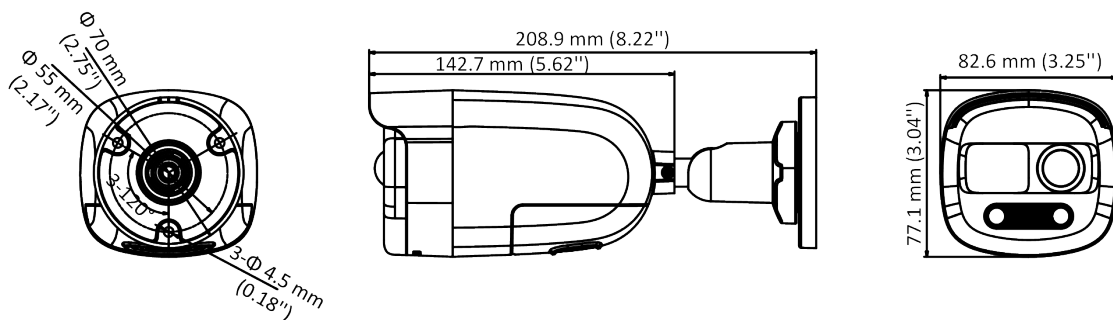

General	
Operating Conditions	-40 °C to 60 °C (-40 °F to 140 °F), humidity 90% or less (non-condensing)
Power Supply	12 VDC ± 25% <i>*You are recommended to use one power adapter to supply the power for one camera.</i>
Power Consumption	Max. 8.5 W
Protection Level	IP67
Material	Front Cover: Metal Main Body: Plastic
White Light Range	Up to 40 m
PIR Range	Angle: 110°, Range: 11 m
Communication	HIKVISION-C
Dimensions	77.1 mm × 82.6 mm × 208.9 mm (3.04" × 3.25" × 8.22")
Weight	Approx. 441 g (0.97 lb.)

Available Model

DS-2CE12DFT-PIRXOF

Dimension

Accessory

DS-1280ZJ-XS
Junction Box