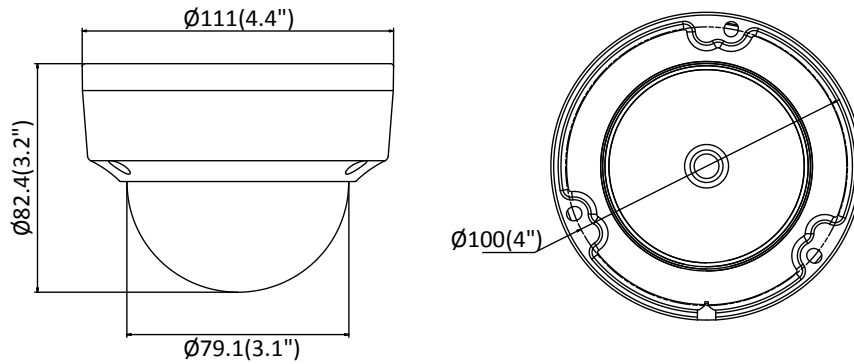

Dimension

Unit: mm(inch)

Accessory