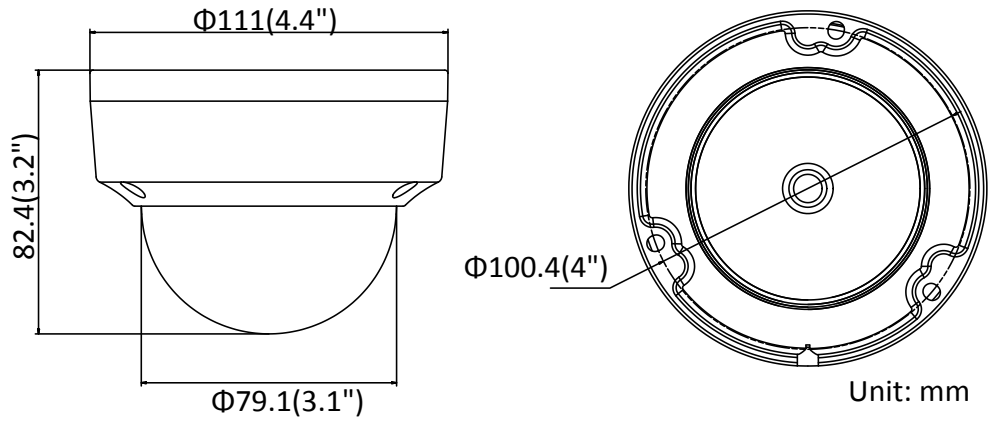

Available Model

DS-2CD2163G0-I (2.8/4/6/8 mm), DS-2CD2163G0-IS (2.8/4/6/8 mm)

Dimension