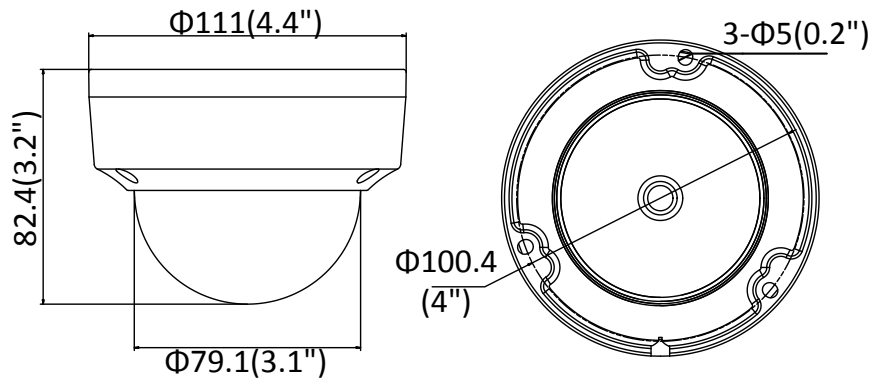

Dimension

Unit: mm