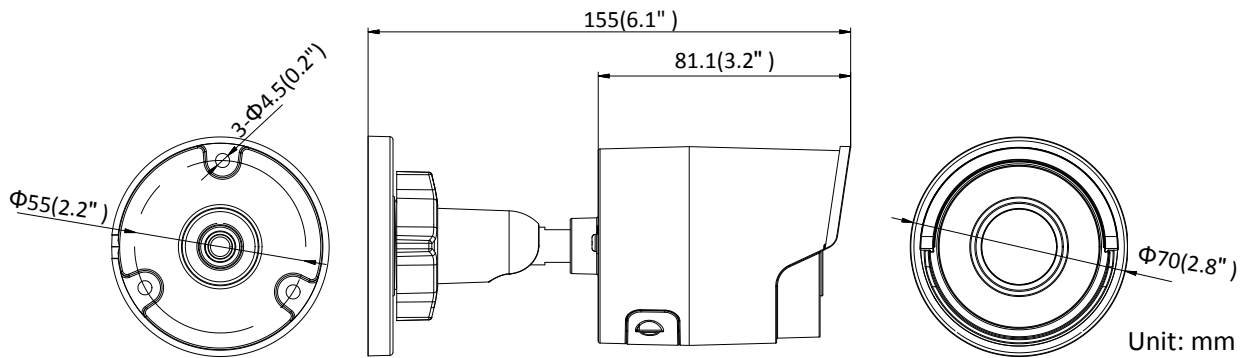

Dimensions