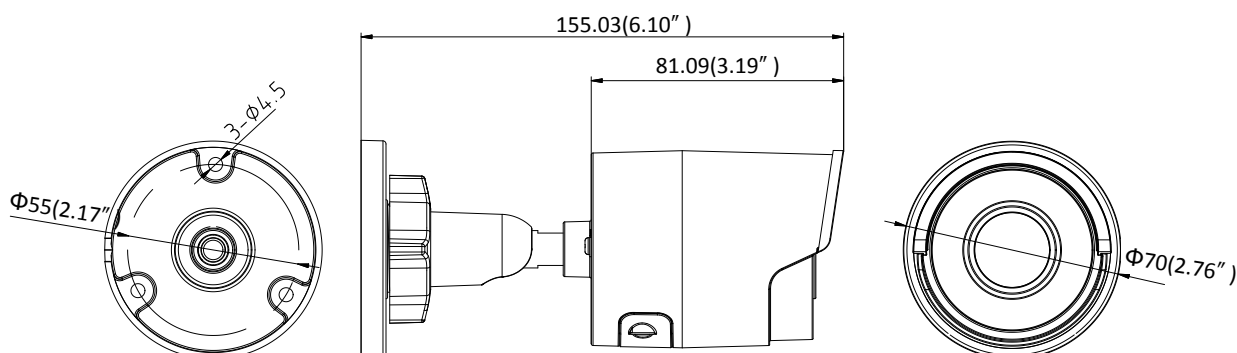

Image Setting	Rotate mode, saturation, brightness, contrast, sharpness and white balance adjustable by client software or web browser
Target Cropping	No
Day/Night Switch	Day/Night/Auto/Schedule
<b>Network</b>	
Network Storage	Support Micro SD/SDHC/SDXC card (128G), local storage and NAS (NFS,SMB/CIFS), ANR
Alarm Trigger	Motion detection, video tampering, network disconnected, IP address conflict, illegal login, HDD full, HDD error
Protocols	TCP/IP, ICMP, HTTP, HTTPS, FTP, DHCP, DNS, DDNS, RTP, RTSP, RTCP, PPPoE, NTP, UPnP™, SMTP, SNMP, IGMP, 802.1X, QoS, IPv6, Bonjour
General Function	One-key reset, anti-flicker, three streams, heartbeat, mirror, password protection, privacy mask, watermark, IP address filter
Firmware Version	V5.5.80
API	ONVIF (PROFILE S, PROFILE G), ISAPI
Simultaneous Live View	Up to 6 channels
User/Host	Up to 32 users 3 levels: Administrator, Operator and User
Client	iVMS-4200, Hik-Connect, iVMS-5200, iVMS-4500
Web Browser	Plug-in required live view: IE8+, Chrome 41.0-44, Firefox 30.0-51, Safari 8.0-11 Plug-in free live view: Chrome 45.0+, Firefox 52.0+
<b>Interface</b>	
Communication Interface	1 RJ45 10M/100M self-adaptive Ethernet port
Video Output	No
On-board storage	Built-in Micro SD/SDHC/SDXC slot, up to 128 GB
SVC	H.264 and H.265 encoding
Reset Button	Yes
<b>General</b>	
Operating Conditions	-30 °C to +60 °C (-22 °F to +140 °F), Humidity 95% or less (non-condensing)
Power Supply	12 VDC ± 25%, Φ 5.5 mm coaxial power plug PoE (802.3af, class 3)
Power Consumption and Current	12 VDC, 0.5 A, max. 6 W PoE (802.3af, 36 V to 57 V), 0.2 A to 0.1 A, max. 7.5 W
Protection Level	IP67
Material	Metal
Dimensions	Camera: Φ 70 × 155.03 mm (Φ 2.8" × 6.1") Package: 216 × 121 × 118 mm (8.5" × 4.8" × 4.7")
Weight	Camera: Approx. 420 g (0.9 lb.) With Package: Approx. 700 g (1.5 lb.)

## Dimension