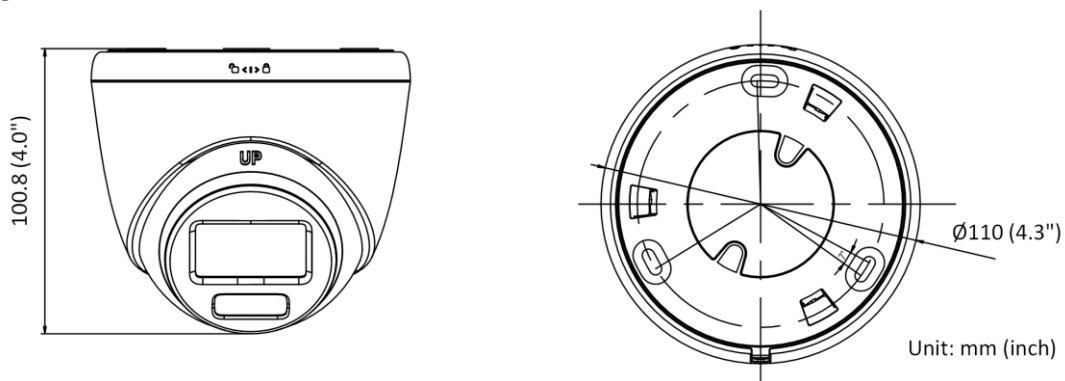

▪ **Dimension**

▪ **Accessory**

DS-1281ZJ-S

DS-1280ZJ-S

DS-1276ZJ-SUS

DS-1275ZJ-SUS

DS-1272ZJ-110-TRS

Inclined Ceiling
Mount

Junction Box

Corner Mount

Vertical Pole Mount

Wall Mount

Distributed by

HIKVISION

Headquarters

No.555 Qianmo Road, Binjiang District,
Hangzhou 310051, China
T +86-571-8807-5998
overseasbusiness@hikvision.com

Hikvision USA
T +1-909-895-0400
sales.usa@hikvision.com

Hikvision Europe
T +31-23-5542770
sales.eu@hikvision.com

Hikvision UK & Ireland
T +01628-902140
sales.uk@hikvision.com

Hikvision UAE
T +971-4-4432090
salesme@hikvision.com

Hikvision Russia
T +7-495-669-67-99
saleru@hikvision.com

Hikvision Australia
T +61-2-8599-4233
salesau@hikvision.com

Hikvision Italy
T +39-0438-6902
info.it@hikvision.com

Hikvision South Africa
Tel: +27 (0) 0351172
sale.africa@hikvision.com

Hikvision Singapore
T +65-6684-4718
sg@hikvision.com

Hikvision Korea
T +82-(0)31-731-8817
sales.korea@hikvision.com

Hikvision India
T +91-22-28469900
sales@pramahikvision.com

Hikvision Brazil
T +55 11 3318-0050
Latam.support@hikvision.com

Hikvision France
T +33(0)1-85-330-450
info.fr@hikvision.com

Hikvision Spain
T +34-91-737-16-55
info.es@hikvision.com

Hikvision Poland
T +48-22-460-01-50
info.pl@hikvision.com

Hikvision Canada
T +1-866-200-6690
sales.canada@hikvision.com

Hikvision Turkey
T +90 (216)521 7070- 7074
sales.tr@hikvision.com

Hikvision Kazakhstan
T +7-727-9730667
nikia.panfilov@hikvision.ru

Hikvision Tashkent
T +99-87-1238-9438
uzb@hikvision.ru

Hikvision Indonesia
T +62-21-2933759
Sales.Indonesia@hikvision.com

Hikvision Thailand
T +662-275-9949
sales.thailand@hikvision.com

Hikvision Malaysia
T +601-7652-2413
sales.my@hikvision.com

Hikvision Vietnam
T +84-974270888
sales.vt@hikvision.com

Hikvision Hong Kong
T +852-2151-1761
info.hk@hikvision.com

Hikvision Colombia
sales.colombia@hikvision.com